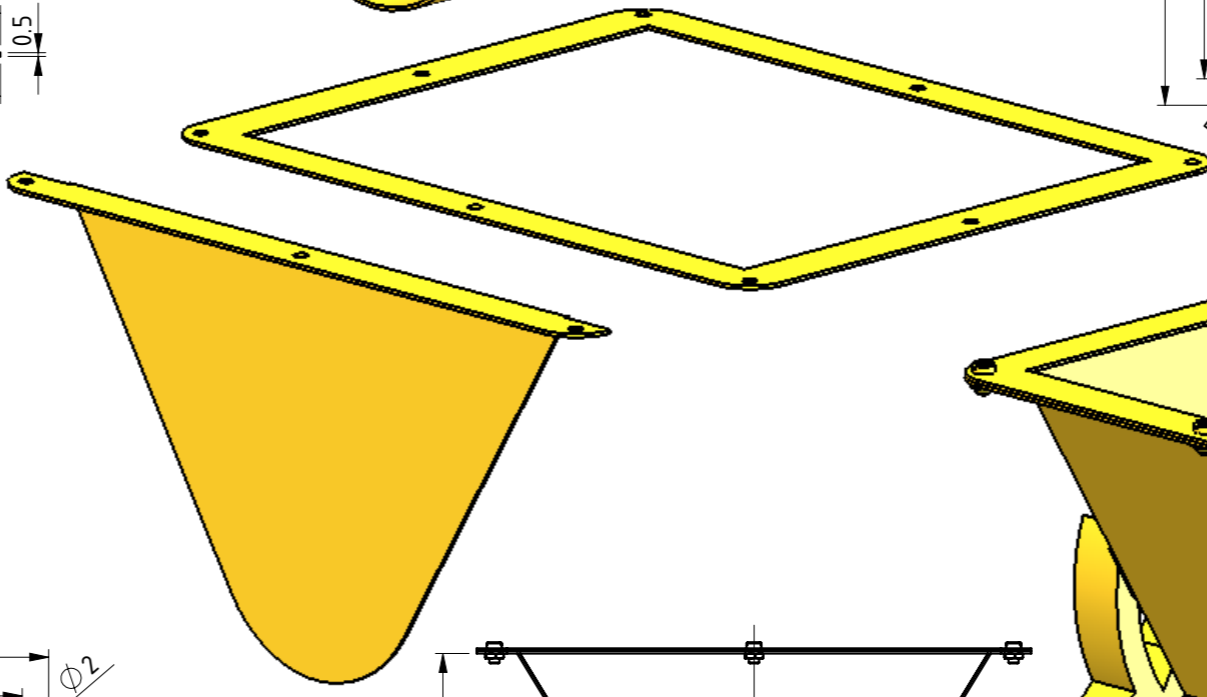

TITLE
**TIPPING CAR
ASSEMBLIES AND PARTS**

		JDW DRAUGHTING SERVICES 12 BRIGHTWELL STREET PAPAKURA NEW ZEALAND TEL/FAX 0064-09-2988815 E-MAIL:dewaal@xtra.co.nz		DRAWN BY J.A.M. DE WAAL		PROJECTION 		DRAWING NUMBER TC-002	
A		ISSUED FOR CONSTRUCTION		DATE 04/2008		SCALE 1:1 @ A3 OR AS SHOWN		REV A	
REV	DESCRIPTION		DATE		DATE APR-2008		CAD FILE		

IF NOT STATED ALL CHAMFERS ARE 0.2mmx45°