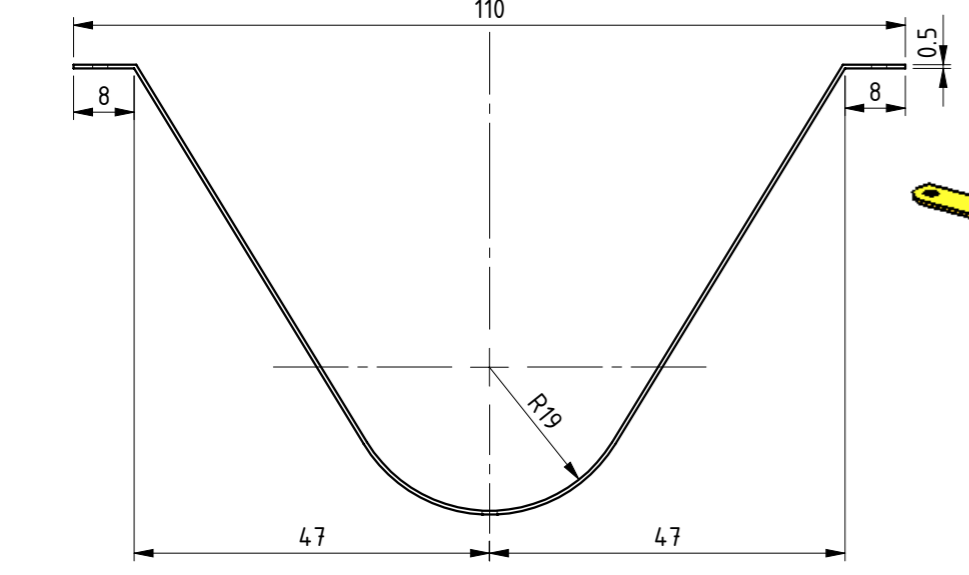

TITLE
**TIPPING CAR
ASSEMBLIES AND PARTS**

		JDW DRAUGHTING SERVICES 12 BRIGHTWELL STREET PAPAKURA NEW ZEALAND TEL/FAX 0064-09-2988815 E-MAIL:dewaal@xtra.co.nz		DRAWN BY J.A.M. DE WAAL		PROJECTION 		DRAWING NUMBER TC-002	
A		ISSUED FOR CONSTRUCTION		DATE 04/2008		SCALE 1:1 @ A3 OR AS SHOWN		REV A	
REV	DESCRIPTION		DATE		DATE APR-2008		CAD FILE		

IF NOT STATED ALL CHAMFERS ARE 0.2mmx45°