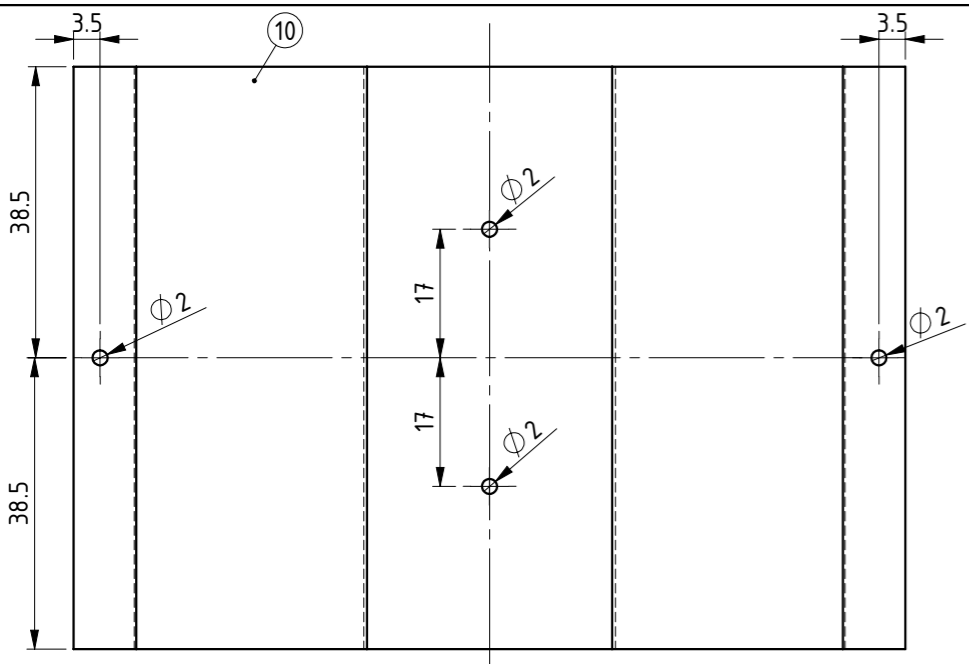

DRAWN BY
J.A.M. DE WAAL
DATE
APR-2008

PROJECTION
SCALE
N.T.S

DRAWING NUMBER
TC-000
CAD FILE
REV
A

100-BASE ASSEMBLY		QTY.
01-BASE FRAME		1
02-AXLE BOX		4
03-BUFFER BOX		2
04-HOOK		2
05-CHAIN LINK		4
06-CHAIN LINK		2
07-LOCKING RAMP		1
08-TIPPING BLOCK		2
09-TIPPING BLOCK PIN		2
M2x6 CYLINDERHEAD SCREW		8
M3x6 CYLINDERHEAD SCREW		14
M3 NUT		14

101-BUCKET ASSEMBLY		QTY.
10-BUCKET SIDE PLATE		1
11-BUCKET END PLATE		2
12-BUCKET TOP PLATE		1
102-TIPPING BAR ASSEMBLY		2
13-BUCKET END PLATE BRACKET		1
14-BUCKET ROLLER		2
15-LOCKING BRACKET		1
M2x3 CYLINDERHEAD SCREW		10
M2 NUT		10

TITLE
**TIPPING CAR
 ASSEMBLIES AND PARTS**

IF NOT STATED ALL CHAMFERS ARE 0.2mmx45°

JDW DRAUGHTING SERVICES 12 BRIGHTWELL STREET PAPAKURA NEW ZEALAND TEL/FAX 0064-09-2988815 E-MAIL:dewaal@xtra.co.nz		DRAWN BY J.A.M. DE WAAL	PROJECTION 	DRAWING NUMBER TC-001
A ISSUED FOR CONSTRUCTION 04/2008		DATE APR-2008	SCALE 1:1 @ A3 OR AS SHOWN	REV A
REV	DESCRIPTION	DATE	CAD FILE	