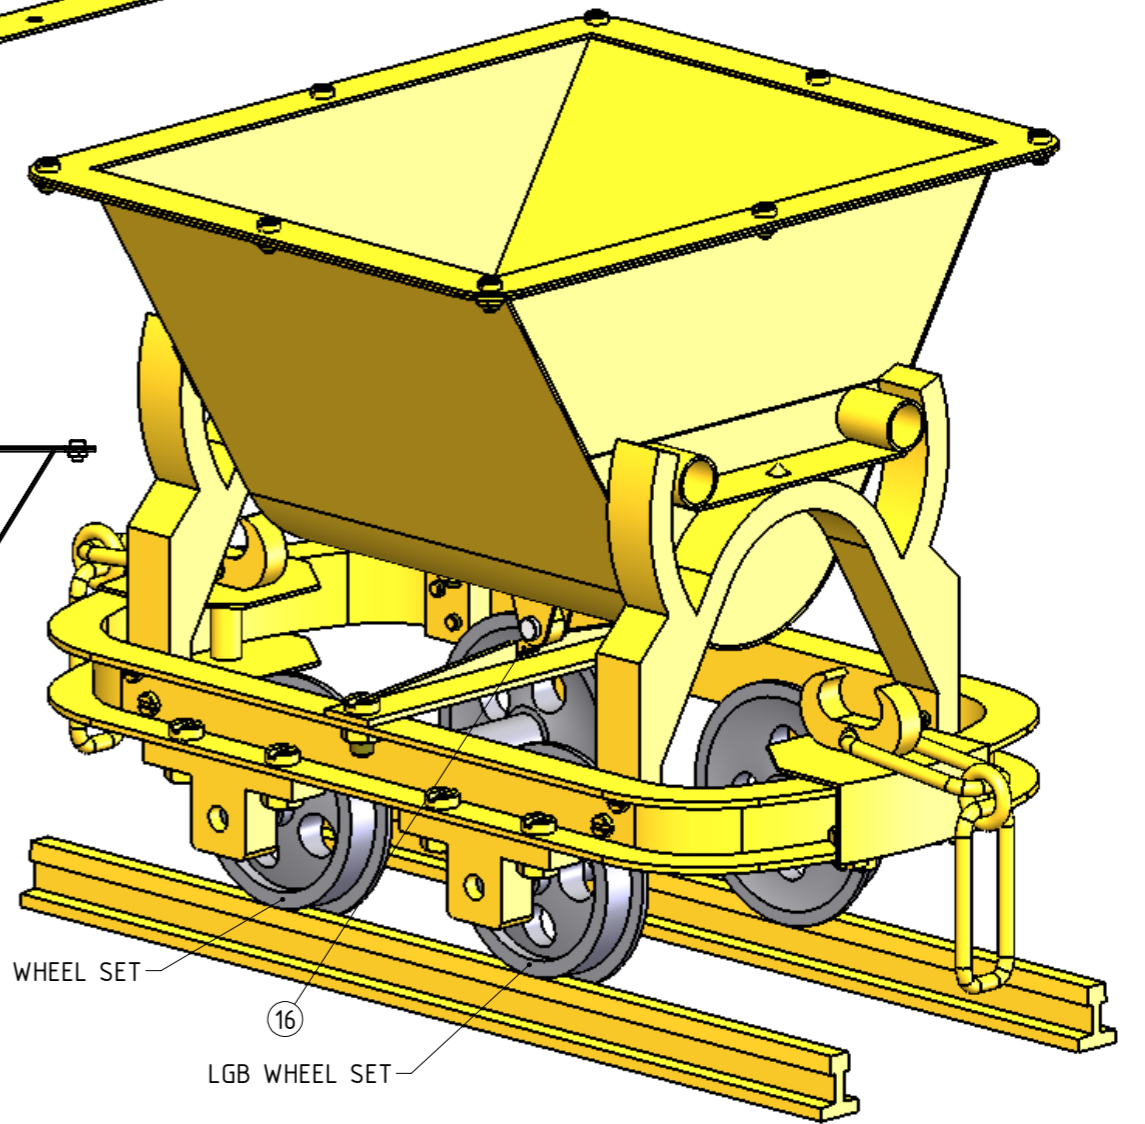

TITLE
**TIPPING CAR
ASSEMBLIES AND PARTS**

		JDW DRAUGHTING SERVICES 12 BRIGHTWELL STREET PAPAKURA NEW ZEALAND TEL/FAX 0064-09-2988815 E-MAIL:dewaal@xtra.co.nz		DRAWN BY J.A.M. DE WAAL		PROJECTION 		DRAWING NUMBER TC-002	
A		ISSUED FOR CONSTRUCTION		DATE 04/2008		SCALE 1:1 @ A3 OR AS SHOWN		REV A	
REV	DESCRIPTION		DATE		DATE APR-2008		CAD FILE		

IF NOT STATED ALL CHAMFERS ARE 0.2mmx45°