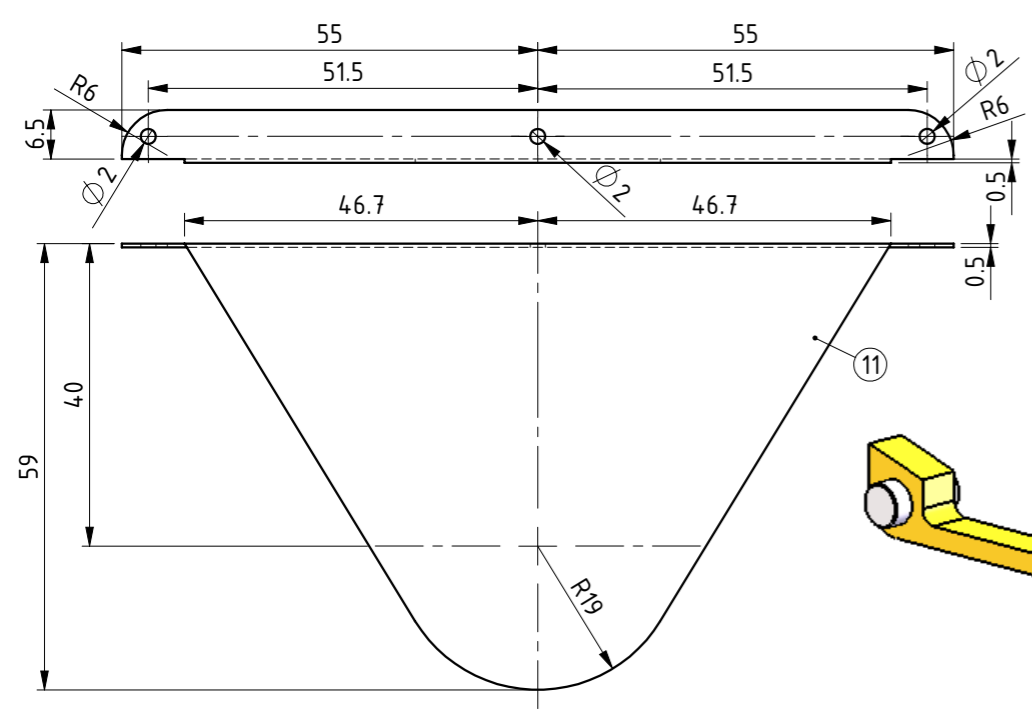

DRAWN BY
J.A.M. DE WAAL
DATE
APR-2008

PROJECTION
SCALE
N.T.S

DRAWING NUMBER
TC-000
CAD FILE
REV
A

100-BASE ASSEMBLY		QTY.
01-BASE FRAME		1
02-AXLE BOX		4
03-BUFFER BOX		2
04-HOOK		2
05-CHAIN LINK		4
06-CHAIN LINK		2
07-LOCKING RAMP		1
08-TIPPING BLOCK		2
09-TIPPING BLOCK PIN		2
M2x6 CYLINDERHEAD SCREW		8
M3x6 CYLINDERHEAD SCREW		14
M3 NUT		14

101-BUCKET ASSEMBLY		QTY.
10-BUCKET SIDE PLATE		1
11-BUCKET END PLATE		2
12-BUCKET TOP PLATE		1
102-TIPPING BAR ASSEMBLY		2
13-BUCKET END PLATE BRACKET		1
14-BUCKET ROLLER		2
15-LOCKING BRACKET		1
M2x3 CYLINDERHEAD SCREW		10
M2 NUT		10

TITLE
**TIPPING CAR
 ASSEMBLIES AND PARTS**

IF NOT STATED ALL CHAMFERS ARE 0.2mmx45°

JDW DRAUGHTING SERVICES 12 BRIGHTWELL STREET PAPAKURA NEW ZEALAND TEL/FAX 0064-09-2988815 E-MAIL:dewaal@xtra.co.nz		DRAWN BY J.A.M. DE WAAL	PROJECTION 	DRAWING NUMBER TC-001
A ISSUED FOR CONSTRUCTION 04/2008		DATE APR-2008	SCALE 1:1 @ A3 OR AS SHOWN	REV A
REV	DESCRIPTION	DATE	CAD FILE	