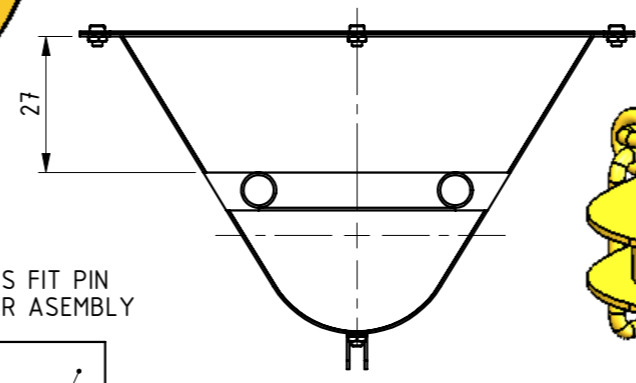

DRAWN BY
J.A.M. DE WAAL
DATE
APR-2008

PROJECTION
SCALE
N.T.S

DRAWING NUMBER
TC-000
CAD FILE
REV
A

100-BASE ASSEMBLY		QTY.
01-BASE FRAME		1
02-AXLE BOX		4
03-BUFFER BOX		2
04-HOOK		2
05-CHAIN LINK		4
06-CHAIN LINK		2
07-LOCKING RAMP		1
08-TIPPING BLOCK		2
09-TIPPING BLOCK PIN		2
M2x6 CYLINDERHEAD SCREW		8
M3x6 CYLINDERHEAD SCREW		14
M3 NUT		14

101-BUCKET ASSEMBLY		QTY.
10-BUCKET SIDE PLATE		1
11-BUCKET END PLATE		2
12-BUCKET TOP PLATE		1
102-TIPPING BAR ASSEMBLY		2
13-BUCKET END PLATE BRACKET		1
14-BUCKET ROLLER		2
15-LOCKING BRACKET		1
M2x3 CYLINDERHEAD SCREW		10
M2 NUT		10

TITLE
**TIPPING CAR
 ASSEMBLIES AND PARTS**

IF NOT STATED ALL CHAMFERS ARE 0.2mmx45°

JDW DRAUGHTING SERVICES 12 BRIGHTWELL STREET PAPAKURA NEW ZEALAND TEL/FAX 0064-09-2988815 E-MAIL:dewaal@xtra.co.nz		DRAWN BY J.A.M. DE WAAL	PROJECTION 	DRAWING NUMBER TC-001
A ISSUED FOR CONSTRUCTION 04/2008		DATE APR-2008	SCALE 1:1 @ A3 OR AS SHOWN	REV A
REV	DESCRIPTION	DATE	CAD FILE	