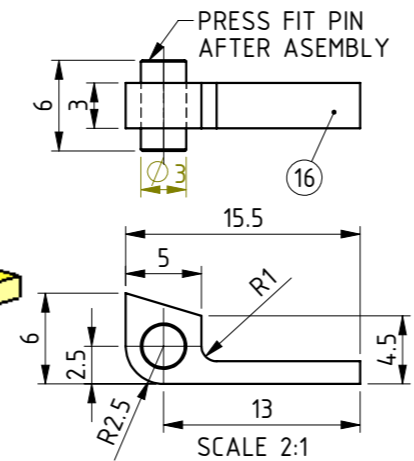

DRAWN BY
J.A.M. DE WAAL
DATE
APR-2008

PROJECTION
SCALE
N.T.S

DRAWING NUMBER
TC-000
CAD FILE
REV
A

100-BASE ASSEMBLY		QTY.
01-BASE FRAME		1
02-AXLE BOX		4
03-BUFFER BOX		2
04-HOOK		2
05-CHAIN LINK		4
06-CHAIN LINK		2
07-LOCKING RAMP		1
08-TIPPING BLOCK		2
09-TIPPING BLOCK PIN		2
M2x6 CYLINDERHEAD SCREW		8
M3x6 CYLINDERHEAD SCREW		14
M3 NUT		14

101-BUCKET ASSEMBLY		QTY.
10-BUCKET SIDE PLATE		1
11-BUCKET END PLATE		2
12-BUCKET TOP PLATE		1
102-TIPPING BAR ASSEMBLY		2
13-BUCKET END PLATE BRACKET		1
14-BUCKET ROLLER		2
15-LOCKING BRACKET		1
M2x3 CYLINDERHEAD SCREW		10
M2 NUT		10

TITLE
**TIPPING CAR
 ASSEMBLIES AND PARTS**

IF NOT STATED ALL CHAMFERS ARE 0.2mmx45°

JDW DRAUGHTING SERVICES 12 BRIGHTWELL STREET PAPAKURA NEW ZEALAND TEL/FAX 0064-09-2988815 E-MAIL:dewaal@xtra.co.nz		DRAWN BY J.A.M. DE WAAL	PROJECTION 	DRAWING NUMBER TC-001
A ISSUED FOR CONSTRUCTION 04/2008		DATE APR-2008	SCALE 1:1 @ A3 OR AS SHOWN	REV A
REV	DESCRIPTION	DATE	CAD FILE	

TITLE
**TIPPING CAR
 ASSEMBLIES AND PARTS**

		JDW DRAUGHTING SERVICES 12 BRIGHTWELL STREET PAPAKURA NEW ZEALAND TEL/FAX 0064-09-2988815 E-MAIL:dewaal@xtra.co.nz		DRAWN BY J.A.M. DE WAAL		PROJECTION 		DRAWING NUMBER TC-002	
A		ISSUED FOR CONSTRUCTION		DATE 04/2008		SCALE 1:1 @ A3 OR AS SHOWN		REV A	
REV	DESCRIPTION		DATE		DATE APR-2008		CAD FILE		