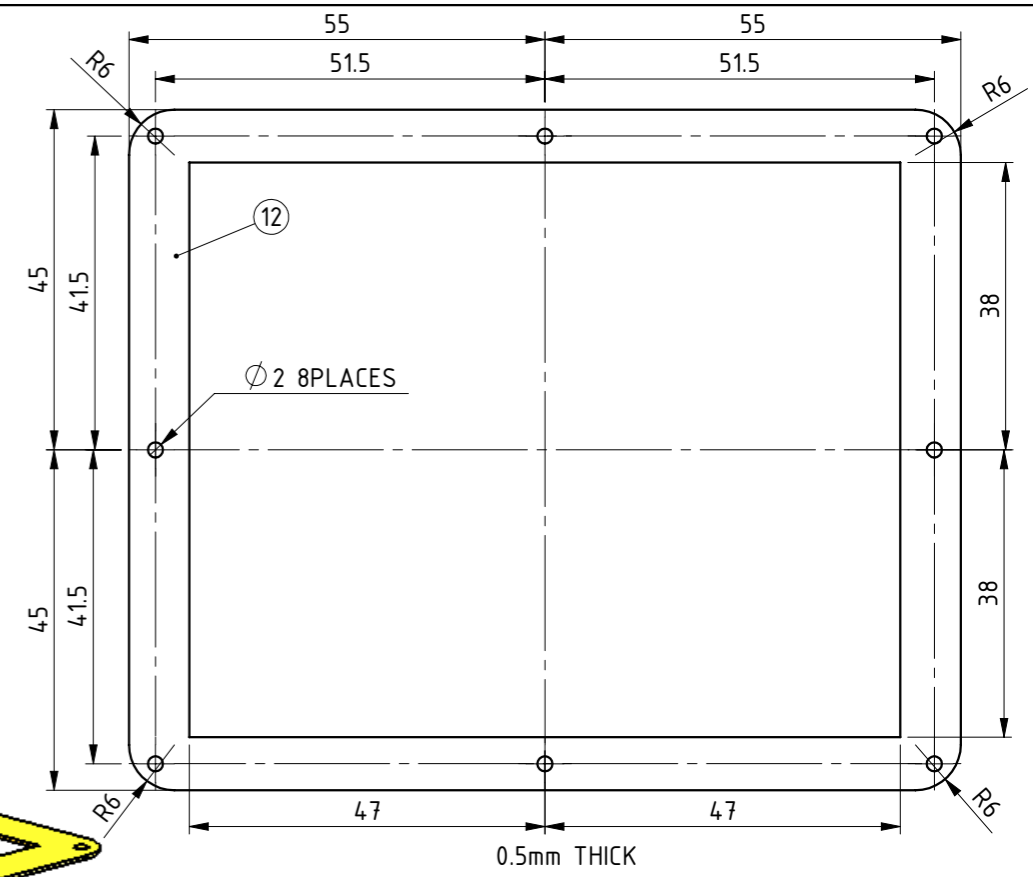

TITLE
**TIPPING CAR
ASSEMBLIES AND PARTS**

		JDW DRAUGHTING SERVICES 12 BRIGHTWELL STREET PAPAKURA NEW ZEALAND TEL/FAX 0064-09-2988815 E-MAIL:dewaal@xtra.co.nz		DRAWN BY J.A.M. DE WAAL		PROJECTION 		DRAWING NUMBER TC-002	
A		ISSUED FOR CONSTRUCTION		DATE 04/2008		SCALE 1:1 @ A3 OR AS SHOWN		REV A	
REV	DESCRIPTION		DATE		DATE APR-2008		CAD FILE		

IF NOT STATED ALL CHAMFERS ARE 0.2mmx45°