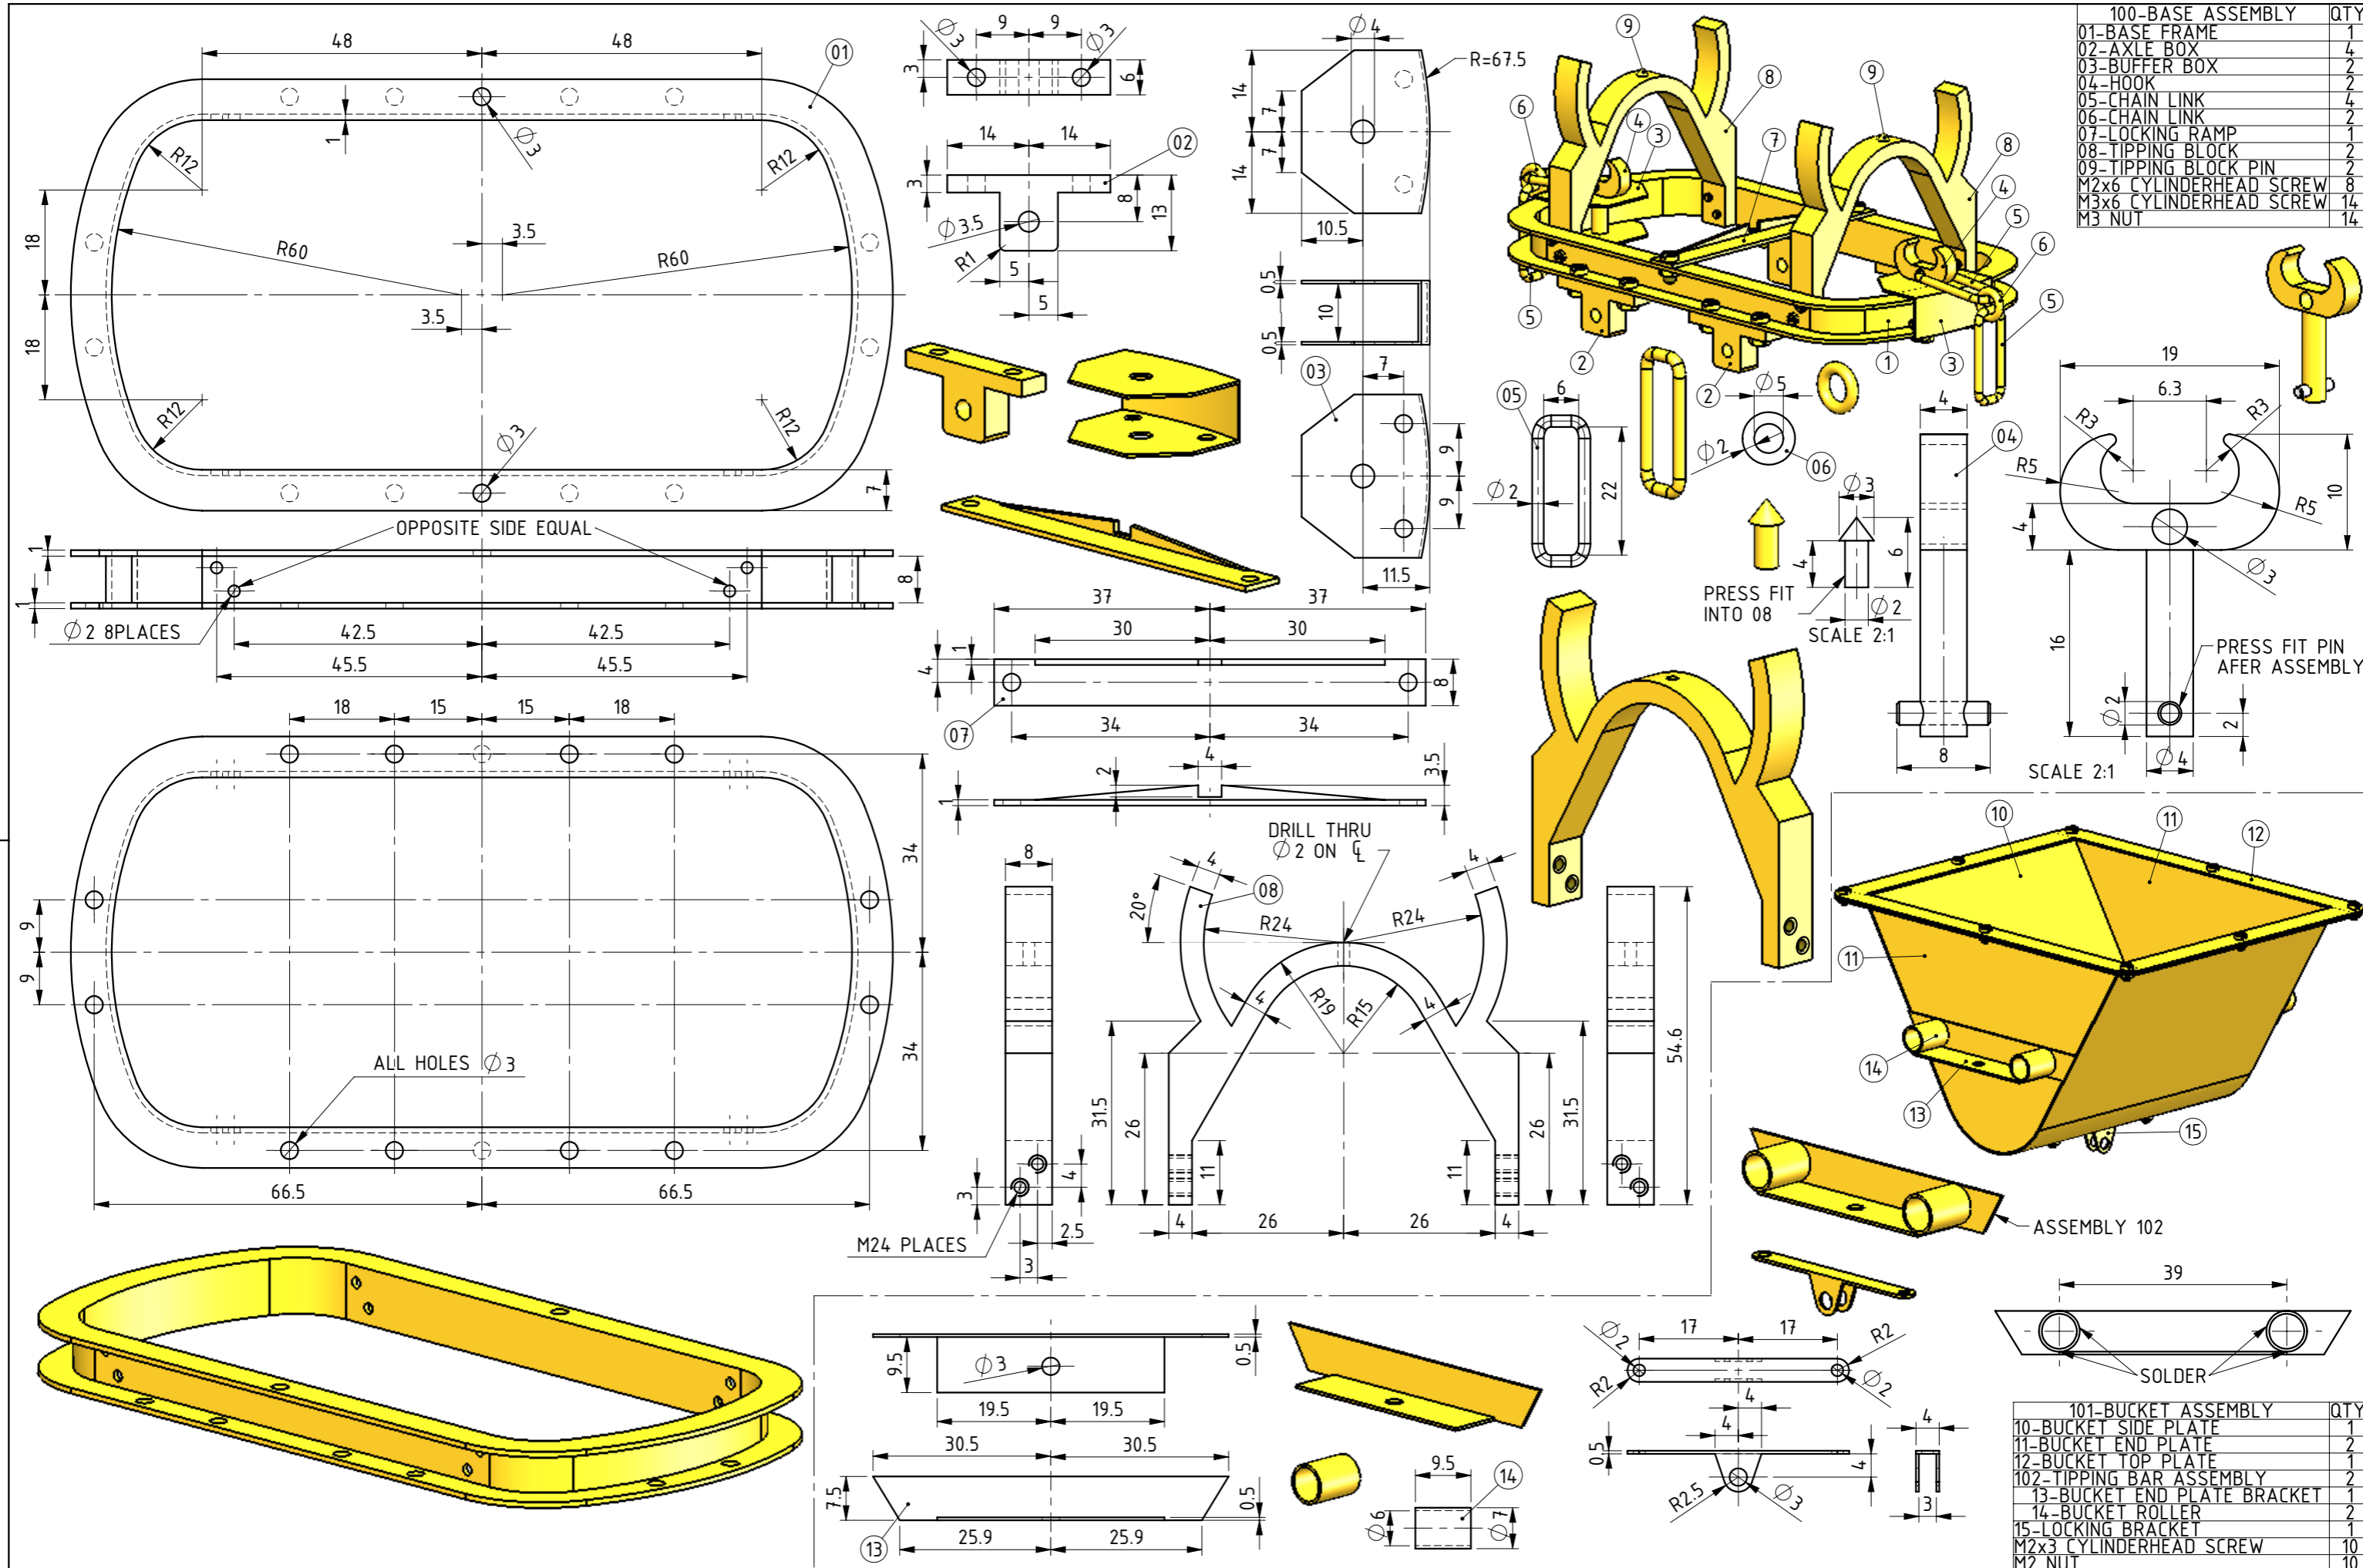

DRAWN BY
J.A.M. DE WAAL
DATE
APR-2008

PROJECTION
SCALE
N.T.S

DRAWING NUMBER
TC-000
CAD FILE
REV
A

100-BASE ASSEMBLY		QTY.
01-BASE FRAME		1
02-AXLE BOX		4
03-BUFFER BOX		2
04-HOOK		2
05-CHAIN LINK		4
06-CHAIN LINK		2
07-LOCKING RAMP		1
08-TIPPING BLOCK		2
09-TIPPING BLOCK PIN		2
M2x6 CYLINDERHEAD SCREW		8
M3x6 CYLINDERHEAD SCREW		14
M3 NUT		14

101-BUCKET ASSEMBLY		QTY.
10-BUCKET SIDE PLATE		1
11-BUCKET END PLATE		2
12-BUCKET TOP PLATE		1
102-TIPPING BAR ASSEMBLY		2
13-BUCKET END PLATE BRACKET		1
14-BUCKET ROLLER		2
15-LOCKING BRACKET		1
M2x3 CYLINDERHEAD SCREW		10
M2 NUT		10