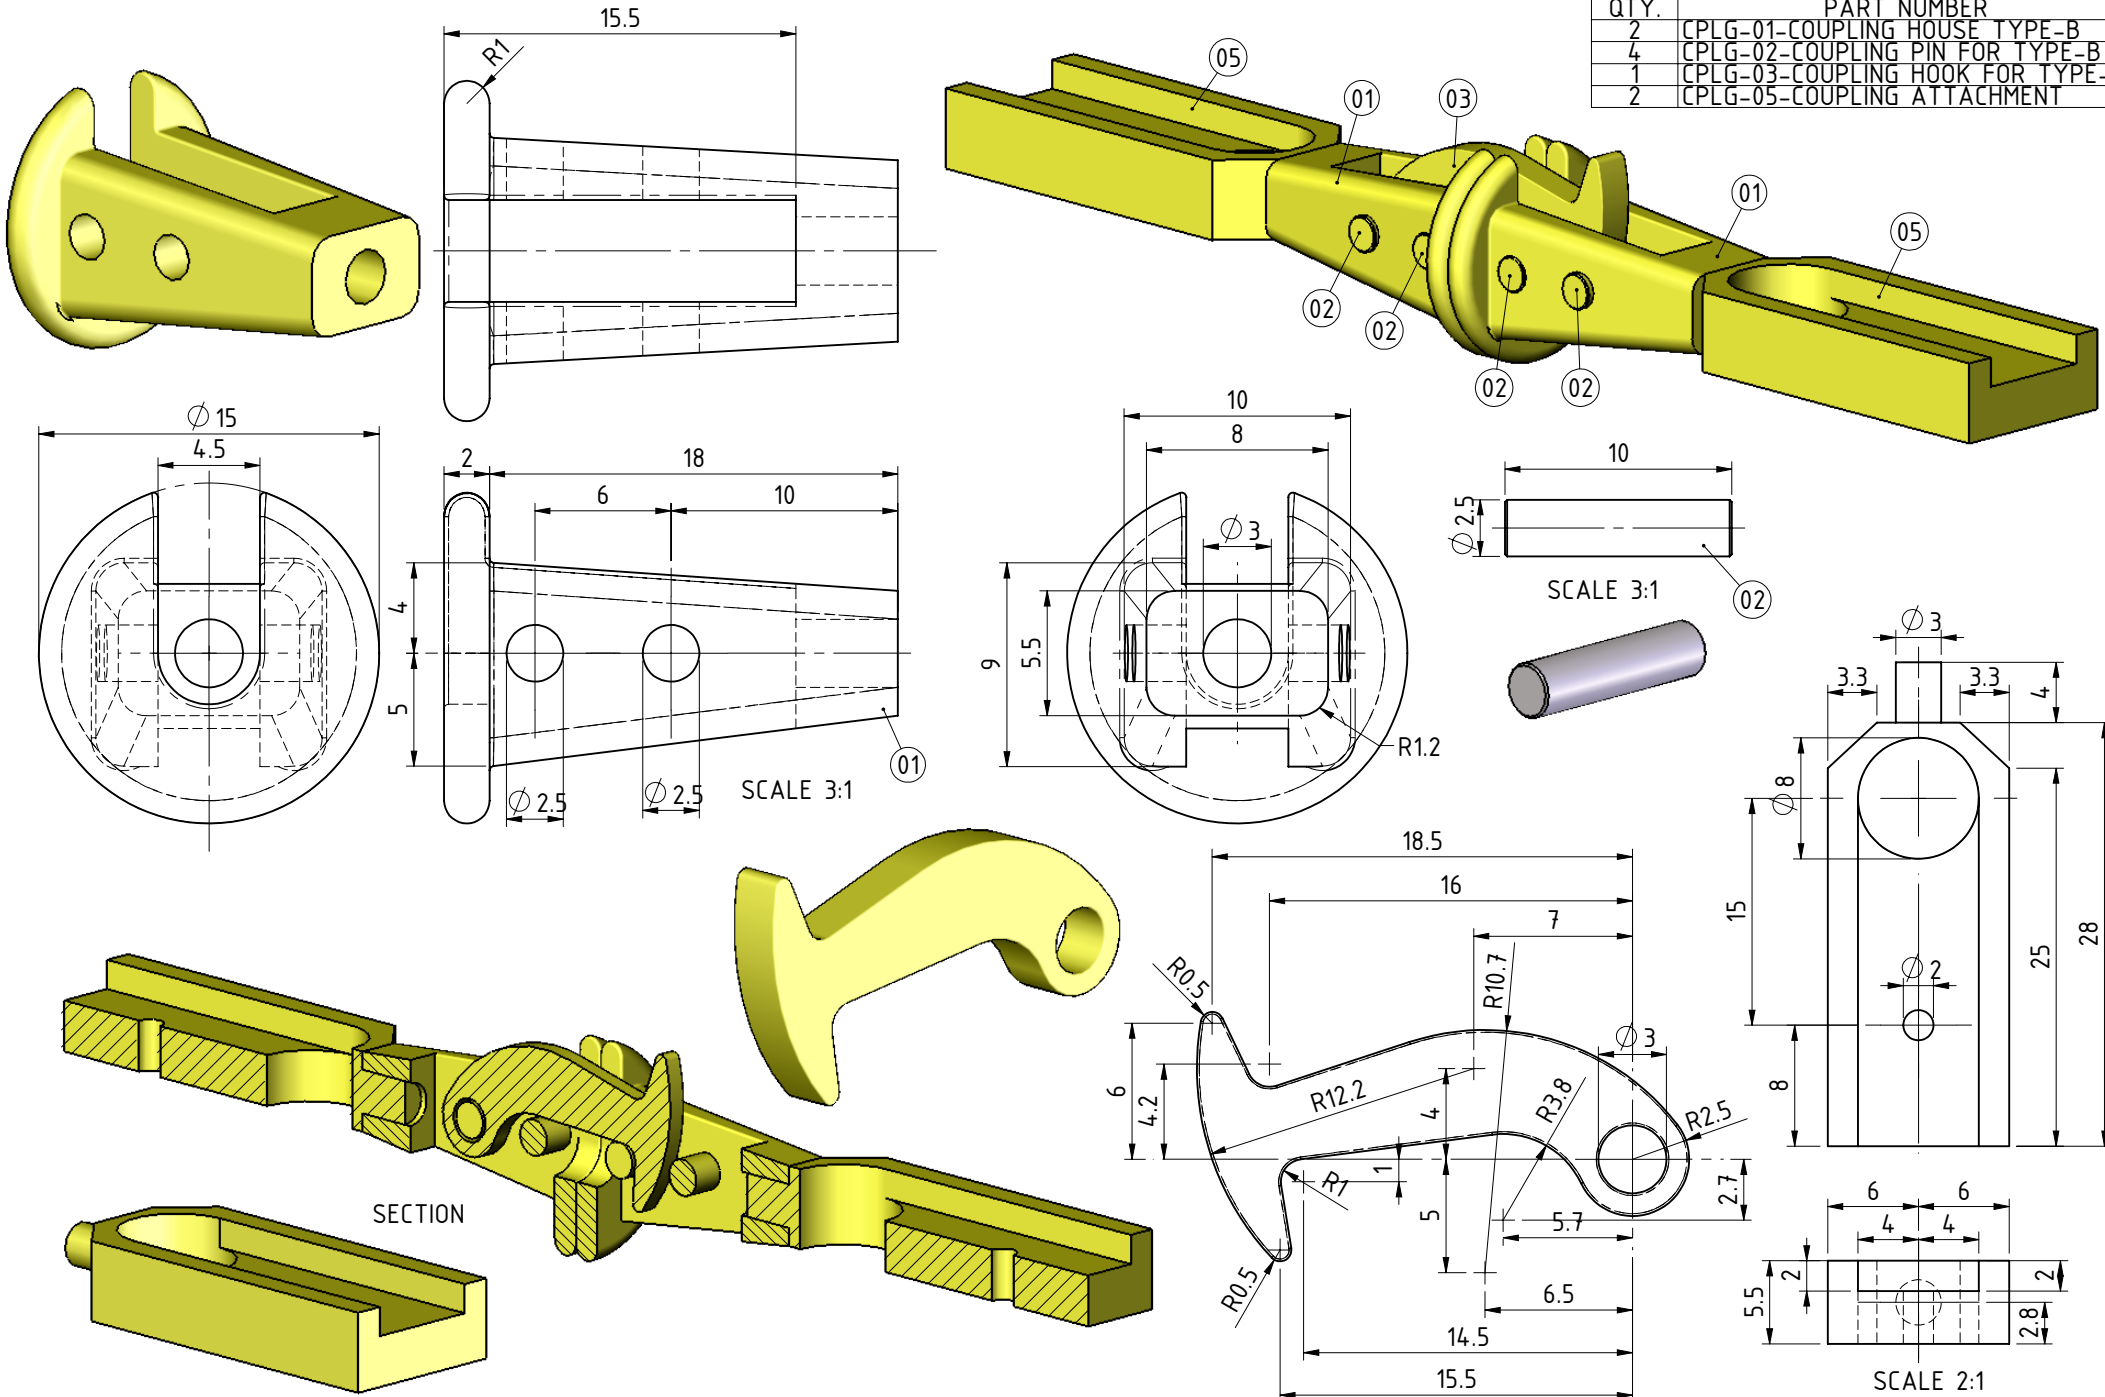

QTY.	PART NUMBER
2	CPLG-01-COUPLING HOUSE TYPE-B
4	CPLG-02-COUPLING PIN FOR TYPE-B
1	CPLG-03-COUPLING HOOK FOR TYPE-B
2	CPLG-05-COUPLING ATTACHMENT

NOTES:

A4 TITLE COUPLING FOR LGB SCALE TRAINS BASED ON LGB DESIGN
 GENERAL ARRANGEMENT, SECTION, PARTS & BOM

2.3mm THICK		SCALE 3:1	PROJECT No: 01-04-01-02-02
JDW DRAUGHTING SERVICES 12 BRIGHTWELL STREET PAPAOKURA NEW ZEALAND TEL/FAX 0064-09-2988815 E-MAIL:dewaal@xtra.co.nz		DRAWN BY J.A.M. DE WAAL	DRAWING NUMBER CPLNG-B 1
A REV ISSUED FOR CONSTRUCTION DESCRIPTION DATE	DATE AUGUST 2010	SCALE 1:1 OF AS SHOWN	SHEET OF SHT 1 of 1 REV A